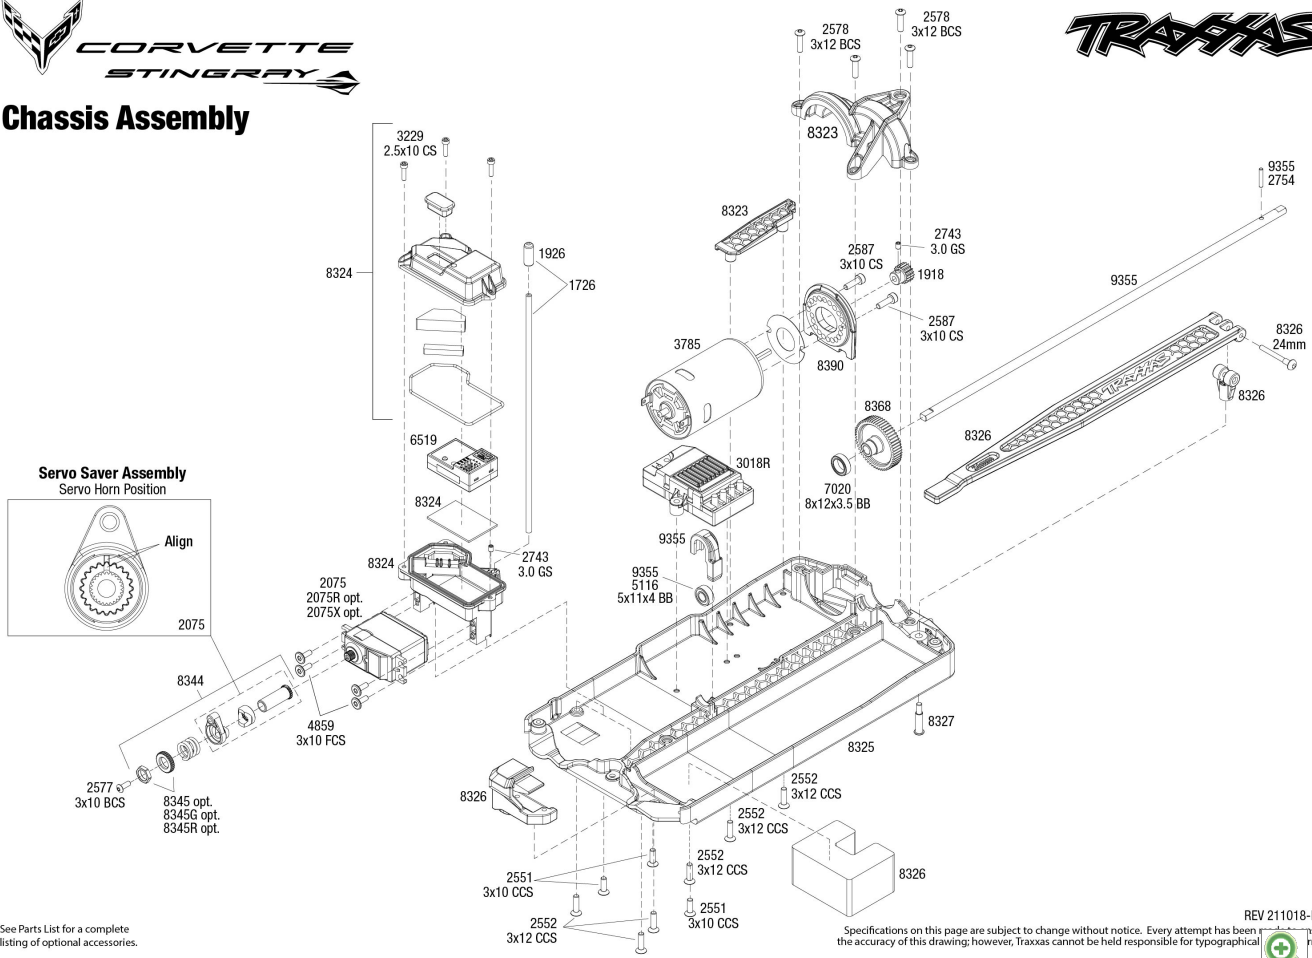

Chevrolet Corvette Stingray (93054-4) Chassis Assembly Exploded View

Chassis Assembly

0.0 ★★★★★
No rating available