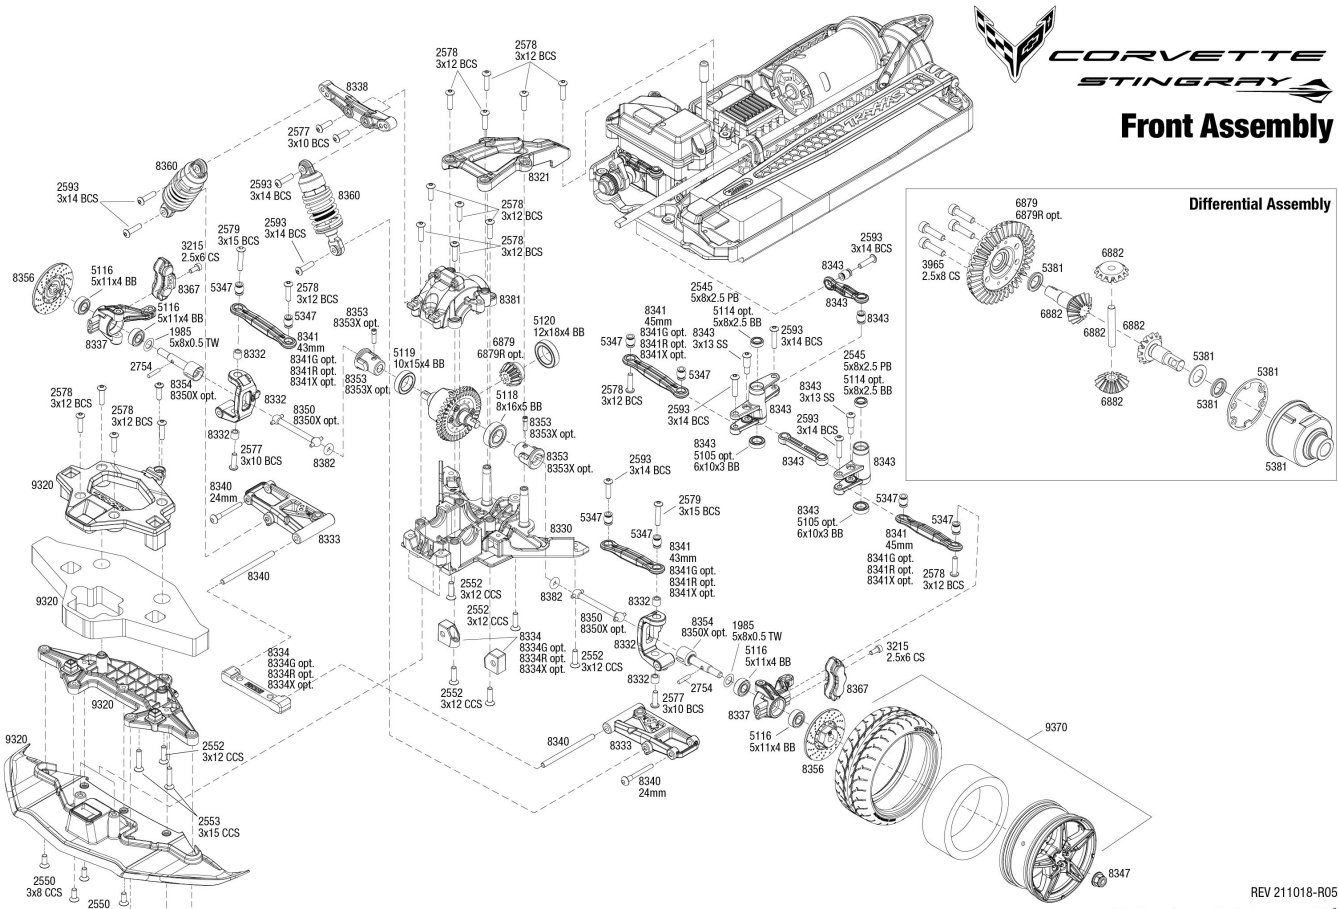

Chevrolet Corvette Stingray (93054-4) Front Assembly Exploded View

0.0 ★★★★★
No rating available