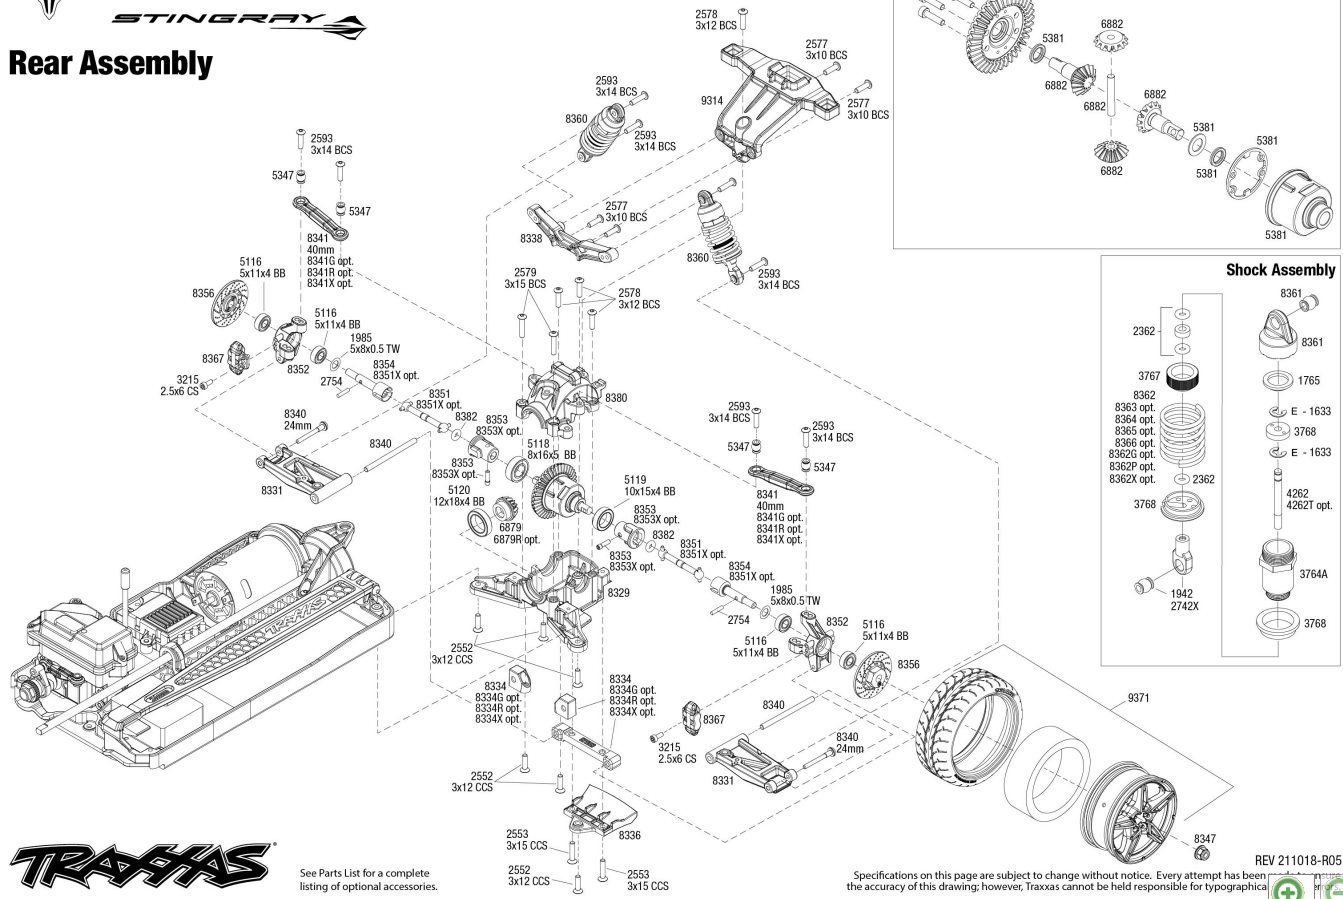

Chevrolet Corvette Stingray (93054-4) Rear Assembly Exploded View

Rear Assembly

0.0 ★★★★★
No rating available