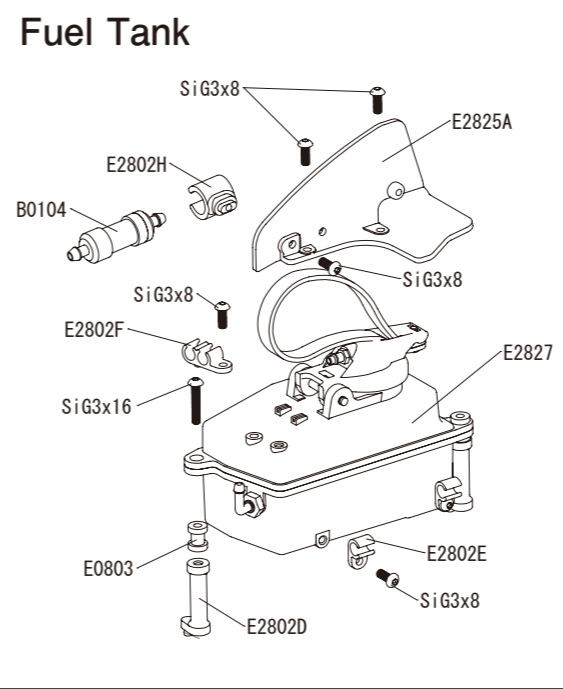

E2027 MBX8R Exploded View

Steering

Option Parts

E2310	Al. Servo Saver Arm
E2813	Titanium Steering Rod 52

Chassis

Fuel Tank

Radio Tray

Linkage

Option Parts

B0552	Adj. Servo Horn Al. 23T
B0553	Adj. Servo Horn Al. 25T
E0808a	Titanium Turnbuckle Rods 35mm
E2815	Al. Servo Horn TH Set
E2817	P2 O-rings

Clutch

Option Parts

E2713	One-Piece Engine Mount
E2601	5x10x4 NMB Bearings (2pcs.)
E2601/1	5x10x4 NMB Bearings (10pcs.)

Clutch Spring

E2720	∅0.9
E2721	∅0.95
E2722	∅1.0

Wing

E1081B	Rear Wing (Black)
E1081W	Rear Wing (White)
E1081Y	Rear Wing (Yellow)

Option Parts

E2431	Rear Wing Mount Plate CFRP

Air Filter

Front/Rear Shock

Option Parts

E2534	Damper Piston (∅1.35/5H)
E2535	Damper Piston (∅1.2/8H)
E2569	Damper Piston (∅1.3/6H)

Front Spring

E2507	∅1.5 L70/8.25T
E2508	∅1.5 L70/8.0T
E2509	∅1.5 L70/7.75T
E2510	∅1.5 L70/7.5T
E2515	∅1.6 L70/9.5T
E2516	∅1.6 L70/9.25T
E2517	∅1.6 L70/9.0T
E2518	∅1.6 L70/8.75T

Rear Spring

E0561	∅1.6 L86/11.25T
E0562	∅1.6 L86/11.0T
E0563	∅1.6 L86/10.75T
E0554	∅1.6 L86/10.5T
E0555	∅1.6 L86/10.25T
E0556	∅1.6 L86/10.0T
E0568	∅1.6 L86/9.75T
E0569	∅1.6 L86/9.5T
E0575	∅1.5 L86/8.5T
E0576	∅1.5 L86/8.25T
E0577	∅1.5 L86/8.0T
E0578	∅1.5 L86/7.75T
E0582	∅1.5 L86/8.75T