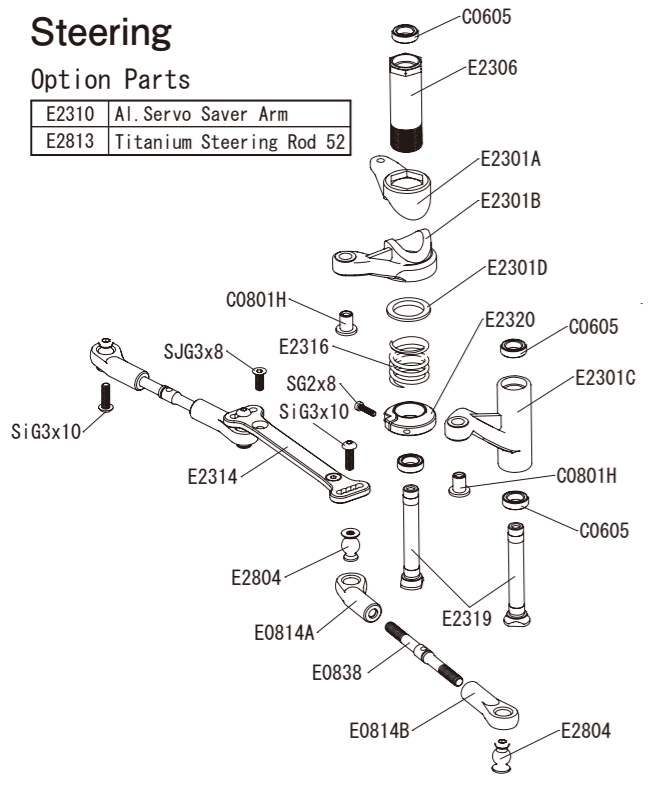

E2027 MBX8R Exploded View

Steering

Option Parts

E2310	Al. Servo Saver Arm
E2813	Titanium Steering Rod 52