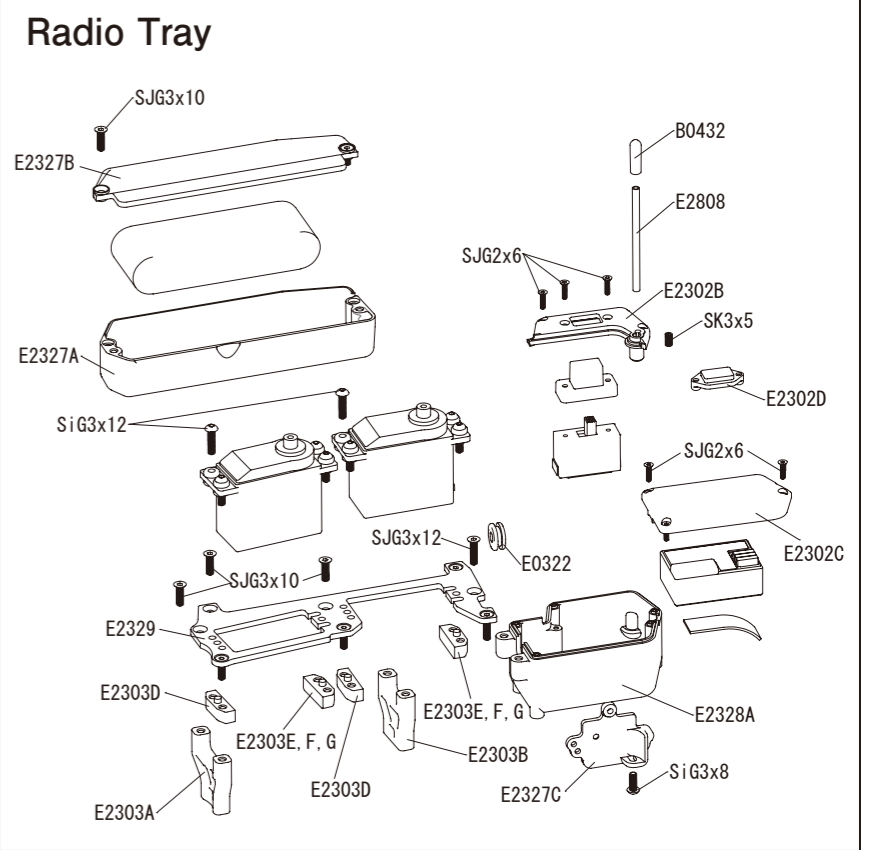

E2027 MBX8R Exploded View

Steering

Option Parts

E2310	Al. Servo Saver Arm
E2813	Titanium Steering Rod 52

Chassis

Fuel Tank

Radio Tray

Linkage

Option Parts

B0552	Adj. Servo Horn Al. 23T
B0553	Adj. Servo Horn Al. 25T
E0808a	Titanium Turnbuckle Rods 35mm
E2815	Al. Servo Horn TH Set
E2817	P2 O-rings

Clutch

Option Parts

E2713	One-Piece Engine Mount
E2601	5x10x4 NMB Bearings (2pcs.)
E2601/1	5x10x4 NMB Bearings (10pcs.)

Clutch Spring

E2720	∅0.9
E2721	∅0.95
E2722	∅1.0

Wing

E1081B	Rear Wing (Black)
E1081W	Rear Wing (White)
E1081Y	Rear Wing (Yellow)

Option Parts

E2431	Rear Wing Mount Plate CFRP

Air Filter

Front/Rear Shock

Option Parts

E2534	Damper Piston (∅1.35/5H)
E2535	Damper Piston (∅1.2/8H)
E2569	Damper Piston (∅1.3/6H)

Front Spring

E2507	∅1.5 L70/8.25T
E2508	∅1.5 L70/8.0T
E2509	∅1.5 L70/7.75T
E2510	∅1.5 L70/7.5T
E2515	∅1.6 L70/9.5T
E2516	∅1.6 L70/9.25T
E2517	∅1.6 L70/9.0T
E2518	∅1.6 L70/8.75T

Rear Spring

E0561	∅1.6 L86/11.25T
E0562	∅1.6 L86/11.0T
E0563	∅1.6 L86/10.75T
E0554	∅1.6 L86/10.5T
E0555	∅1.6 L86/10.25T
E0556	∅1.6 L86/10.0T
E0568	∅1.6 L86/9.75T
E0569	∅1.6 L86/9.5T
E0575	∅1.5 L86/8.5T
E0576	∅1.5 L86/8.25T
E0577	∅1.5 L86/8.0T
E0578	∅1.5 L86/7.75T
E0582	∅1.5 L86/8.75T