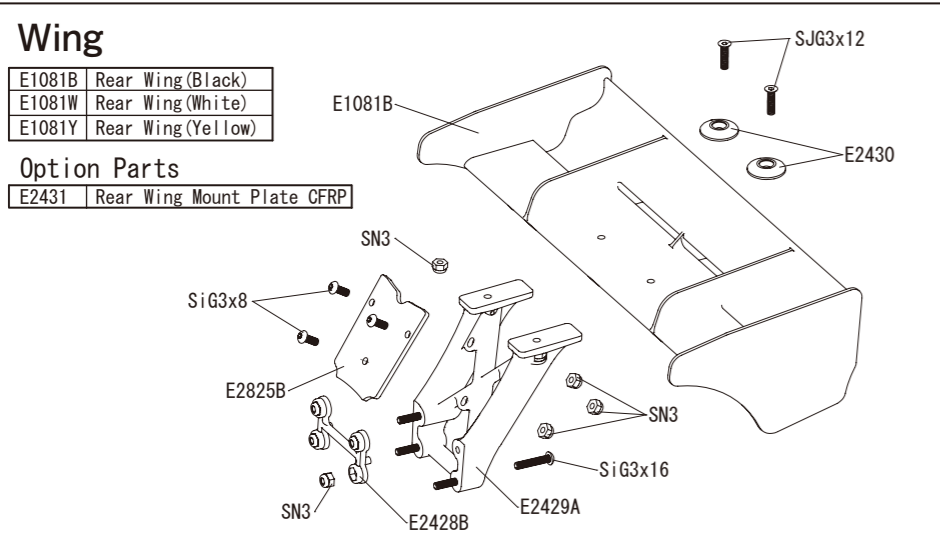

Option Parts

E2431	Rear Wing Mount Plate CFRP