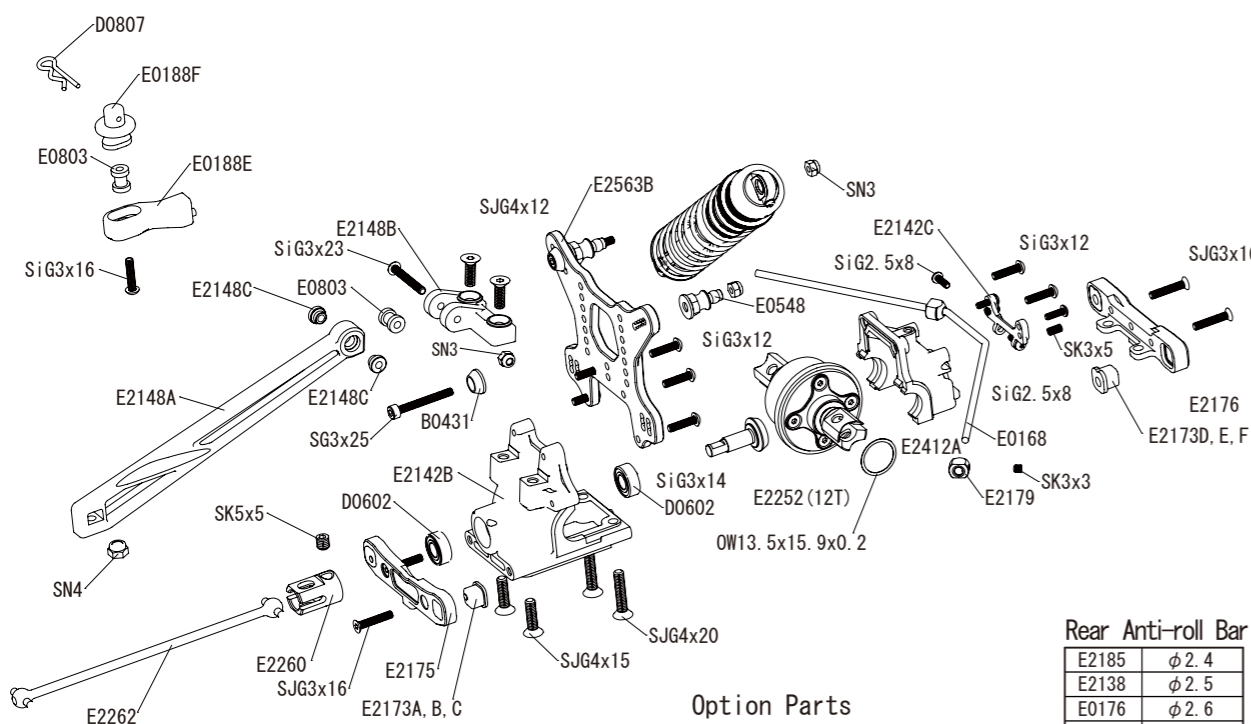

Rear Gearbox