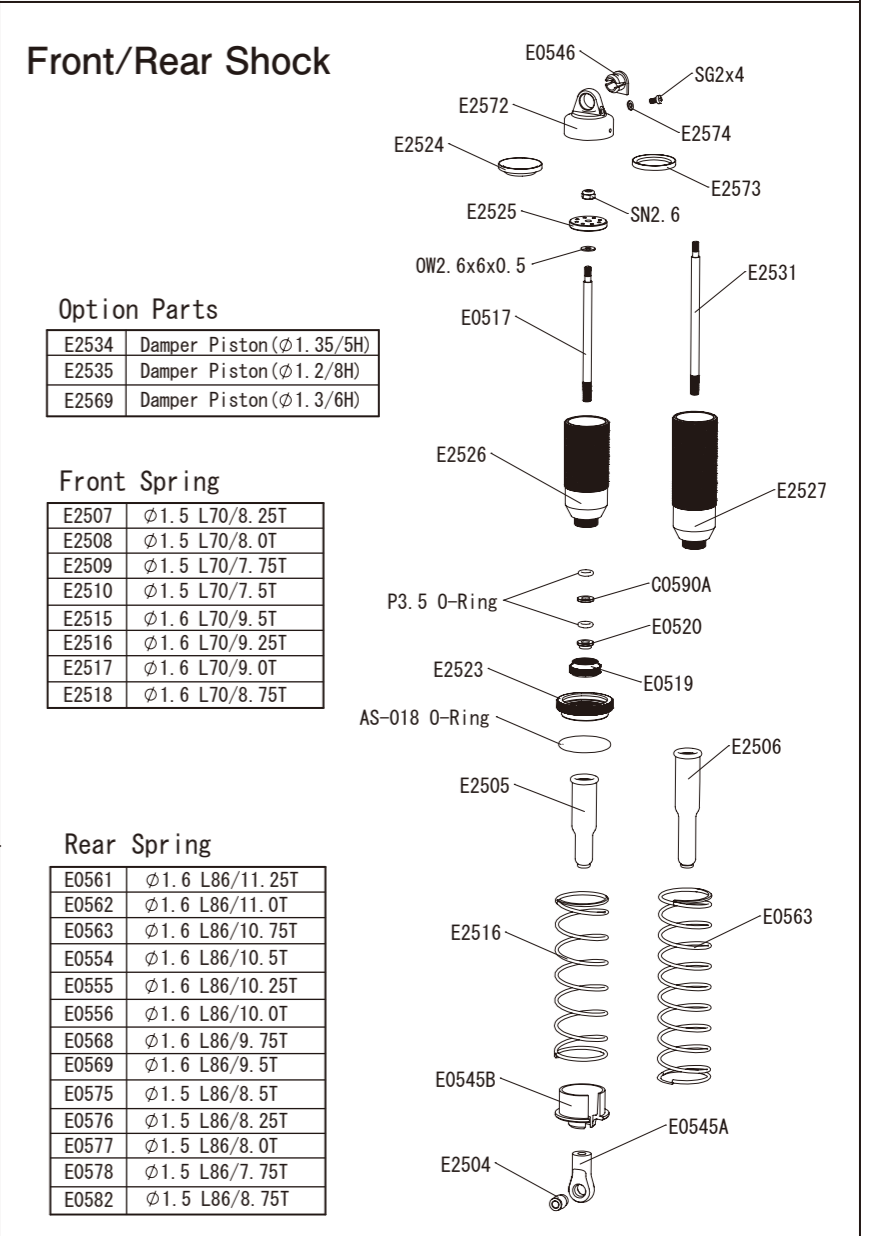

Front/Rear Shock

Option Parts

E2534	Damper Piston (∅1.35/5H)
E2535	Damper Piston (∅1.2/8H)
E2569	Damper Piston (∅1.3/6H)

Front Spring

E2507	∅1.5 L70/8.25T
E2508	∅1.5 L70/8.0T
E2509	∅1.5 L70/7.75T
E2510	∅1.5 L70/7.5T
E2515	∅1.6 L70/9.5T
E2516	∅1.6 L70/9.25T
E2517	∅1.6 L70/9.0T
E2518	∅1.6 L70/8.75T

Rear Spring

E0561	∅1.6 L86/11.25T
E0562	∅1.6 L86/11.0T
E0563	∅1.6 L86/10.75T
E0554	∅1.6 L86/10.5T
E0555	∅1.6 L86/10.25T
E0556	∅1.6 L86/10.0T
E0568	∅1.6 L86/9.75T
E0569	∅1.6 L86/9.5T
E0575	∅1.5 L86/8.5T
E0576	∅1.5 L86/8.25T
E0577	∅1.5 L86/8.0T
E0578	∅1.5 L86/7.75T
E0582	∅1.5 L86/8.75T