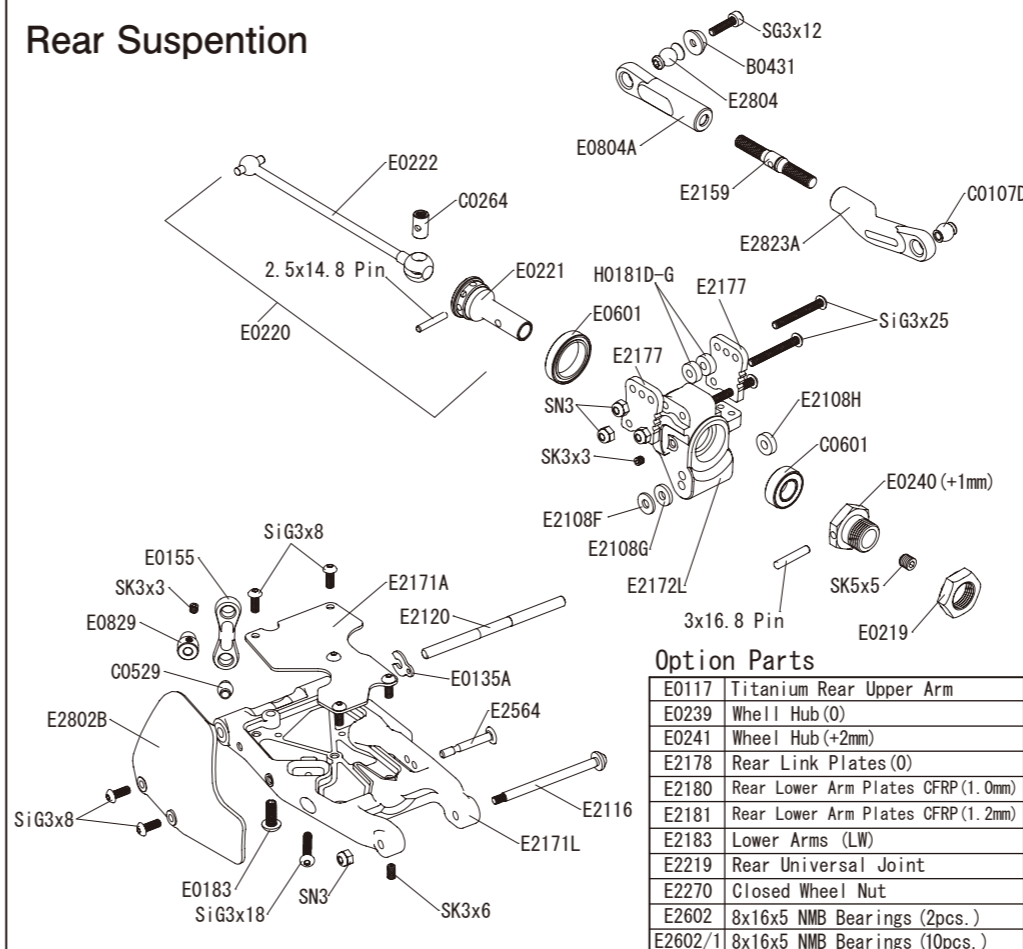

Rear Suspension

Option Parts

E0117	Titanium Rear Upper Arm
E0239	Wheel Hub (0)
E0241	Wheel Hub (+2mm)
E2178	Rear Link Plates (0)
E2180	Rear Lower Arm Plates CFRP (1.0mm)
E2181	Rear Lower Arm Plates CFRP (1.2mm)
E2183	Lower Arms (LW)
E2219	Rear Universal Joint
E2270	Closed Wheel Nut
E2602	8x16x5 NMB Bearings (2pcs.)
E2602/1	8x16x5 NMB Bearings (10pcs.)

Center Bulkhead