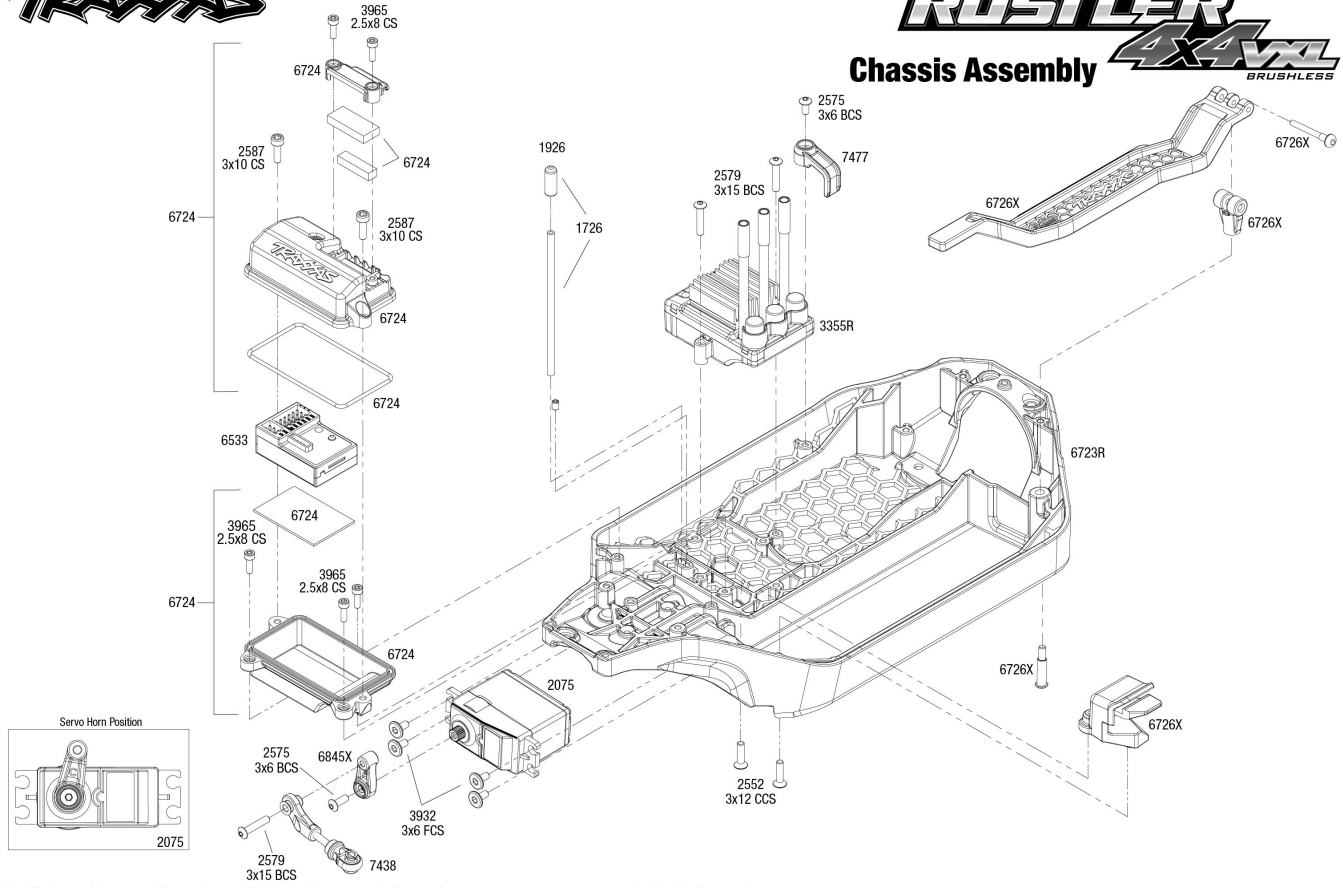

Rustler 4X4 VXL (67076-4) Chassis Assembly Exploded View

0.0 ★★★★★
No rating available