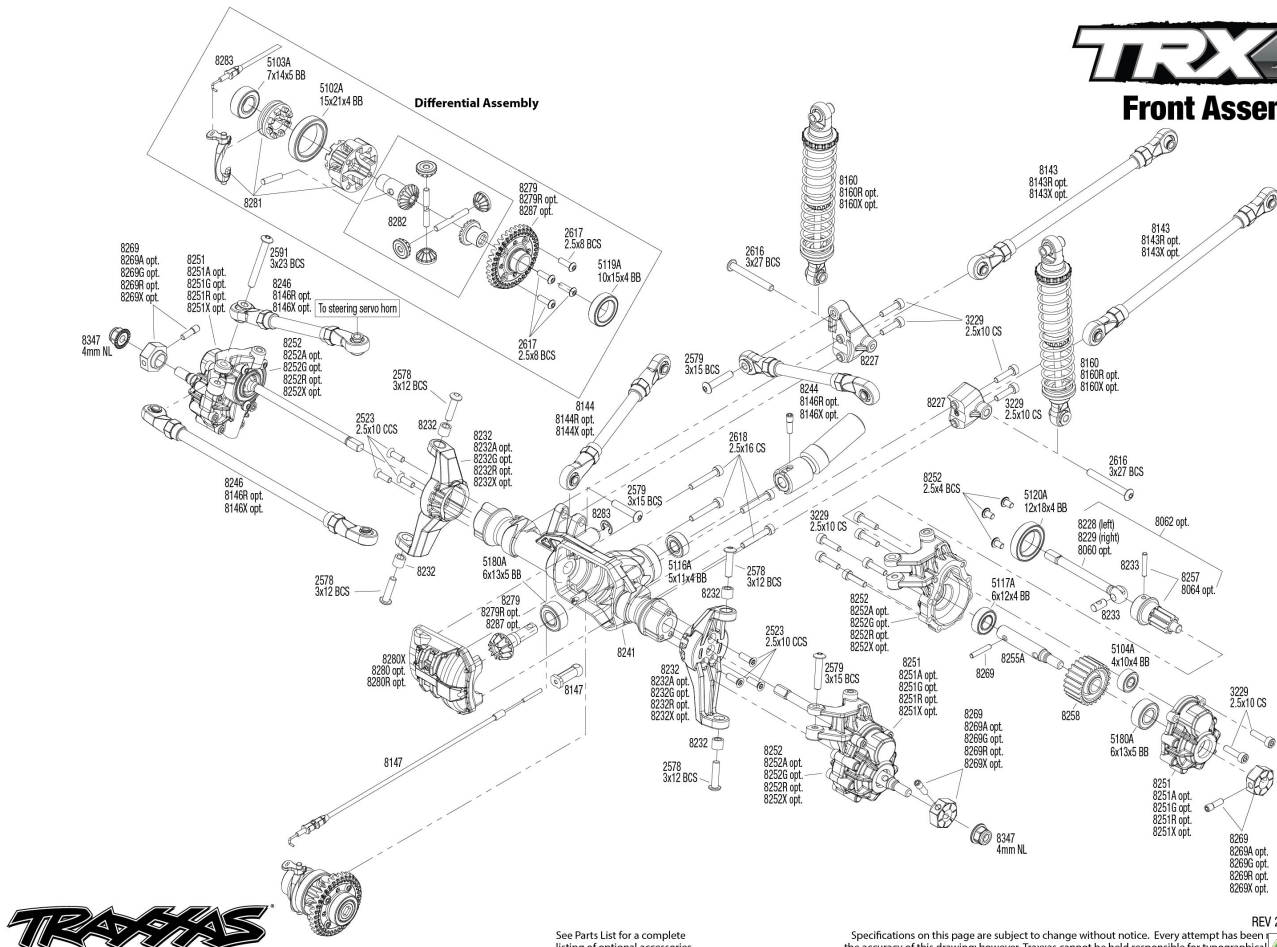

TRX-4 Chevrolet K10 High Trail Edition (92056-4) Front Assembly Exploded View

REV 220901-R02

0.0 ★★★★★
No rating available