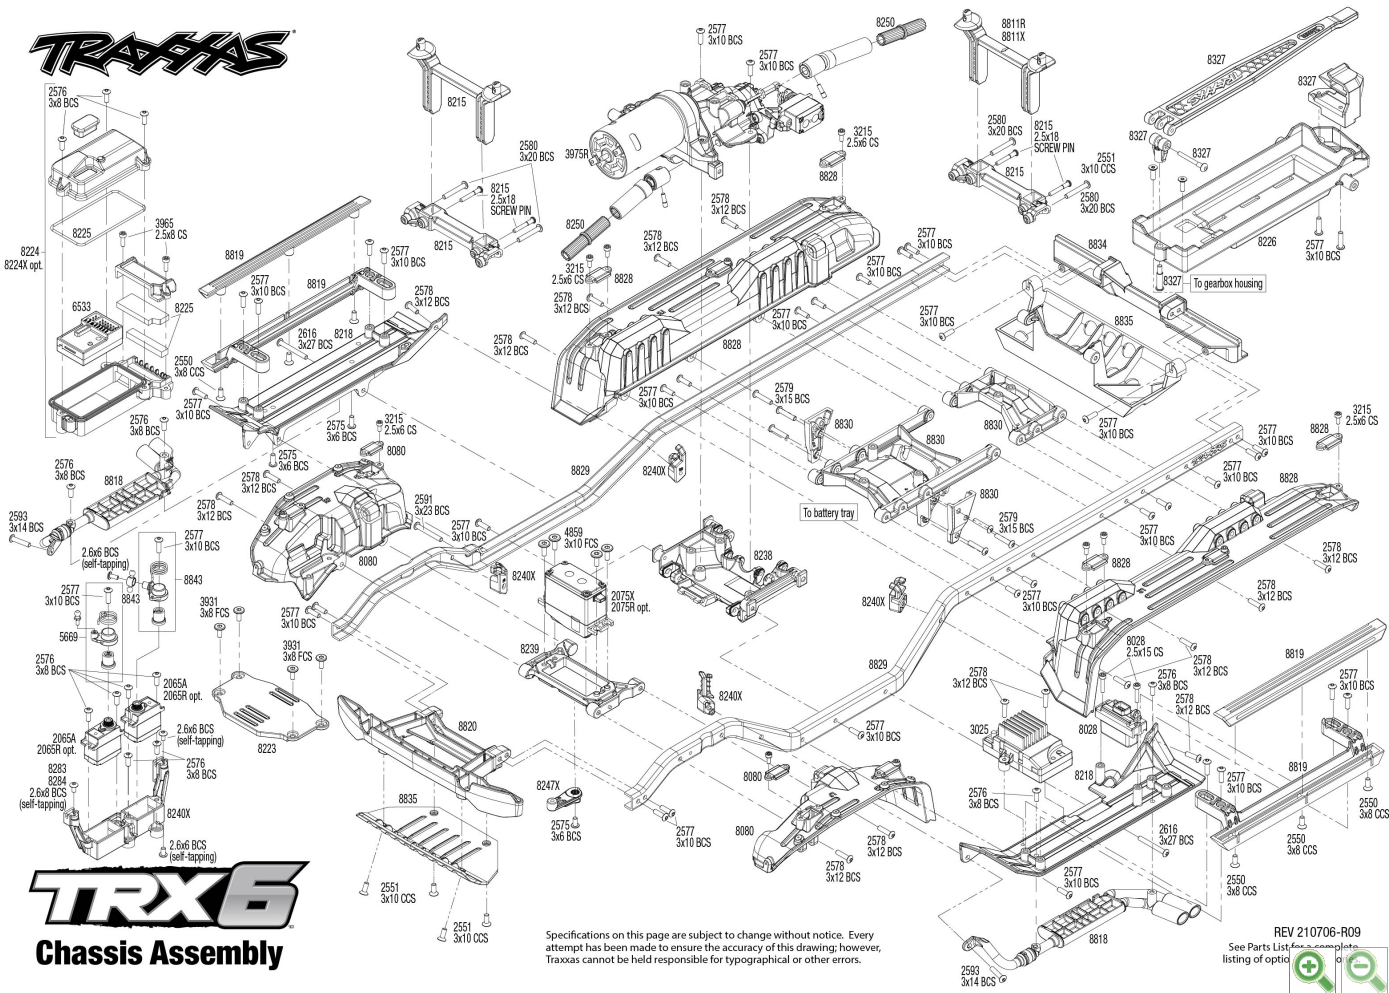

### TRX-6 Mercedes-Benz® G 63® AMG 6X6 (88096-4) Chassis Assembly Exploded View

0.0 ★★★★★  
No rating available