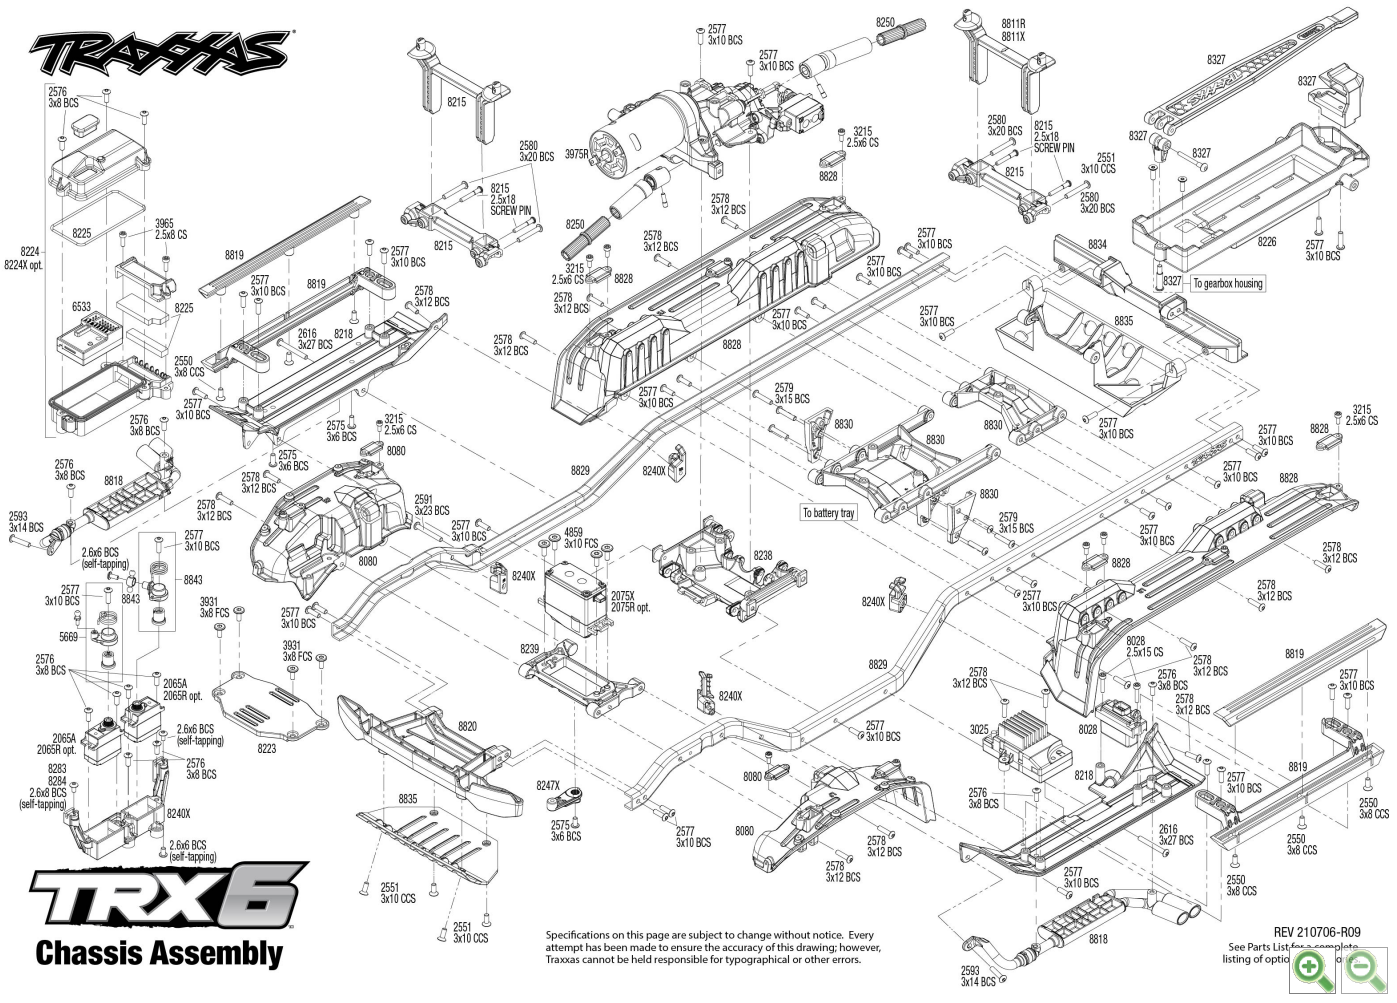

TRX-6 Mercedes-Benz® G 63® AMG 6X6 (88096-4) Chassis Assembly Exploded View

0.0 ★★★★★
No rating available