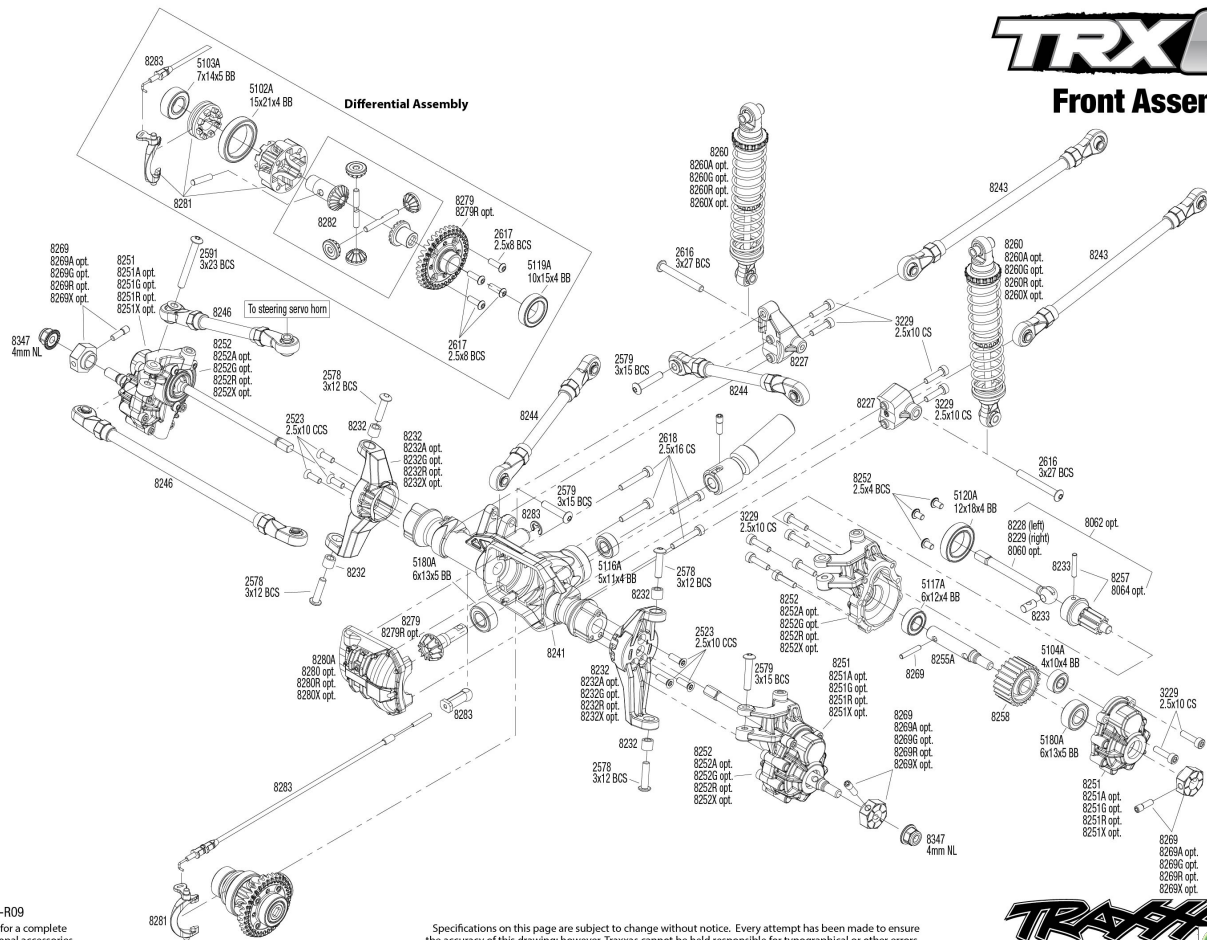

TRX-6 Mercedes-Benz® G 63® AMG 6X6 (88096-4) Front Assembly Exploded View

0.0 ★★★★★
No rating available