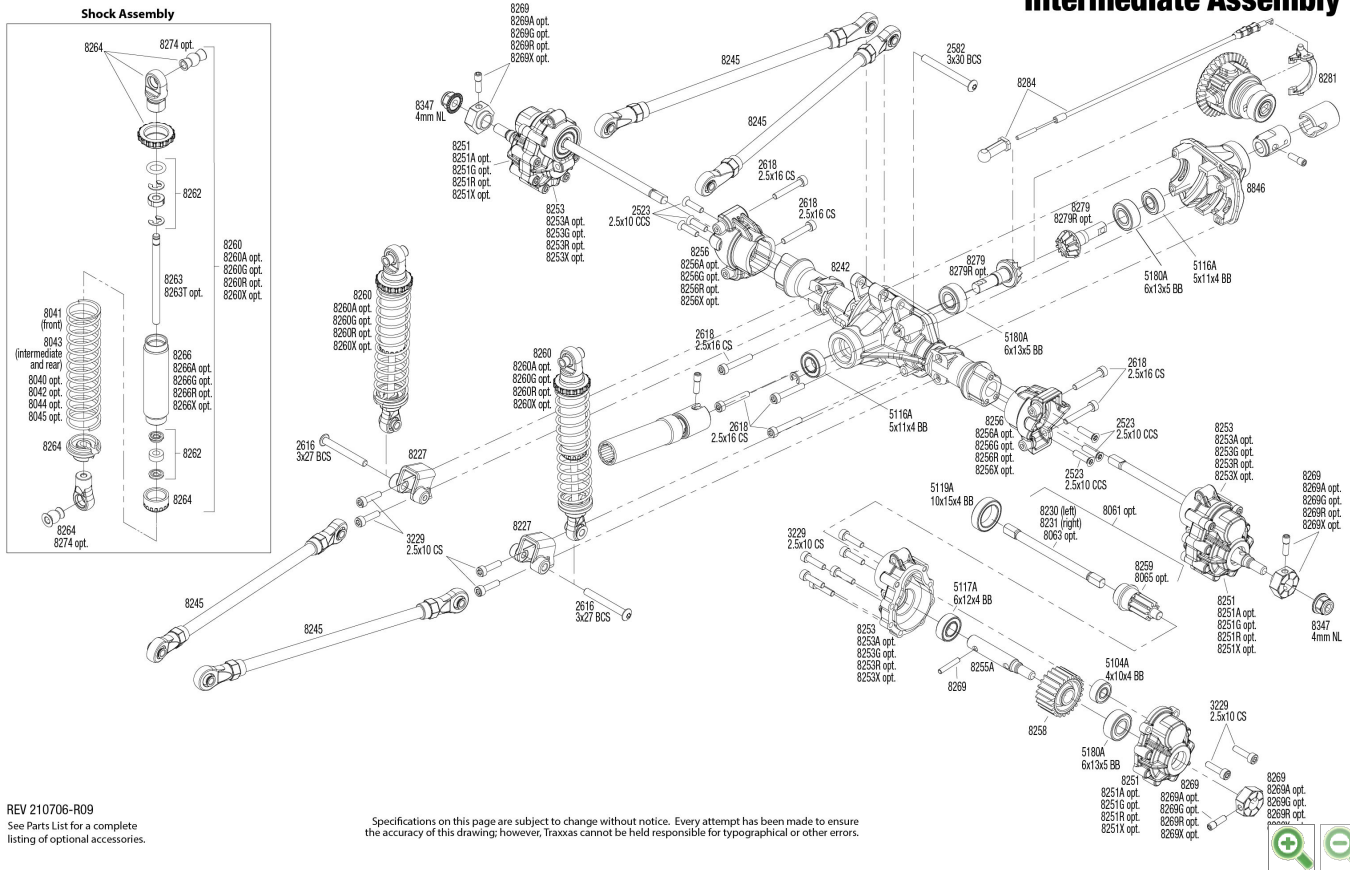

TRX-6 Mercedes-Benz® G 63® AMG 6X6 (88096-4) Intermediate Assembly Exploded View

Intermediate Assembly

0.0 ★★★★★
No rating available