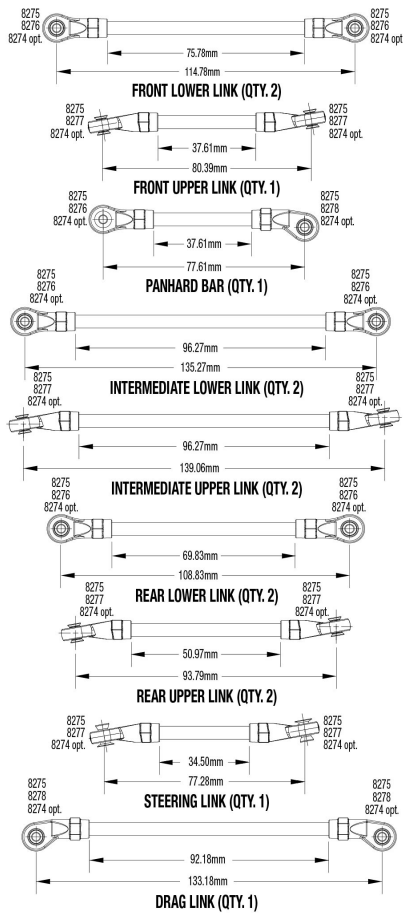

TRX-6 Mercedes-Benz® G 63® AMG 6X6 (88096-4) Modular Assembly Exploded View

Link Dimensions

TRX6 Modular Assembly