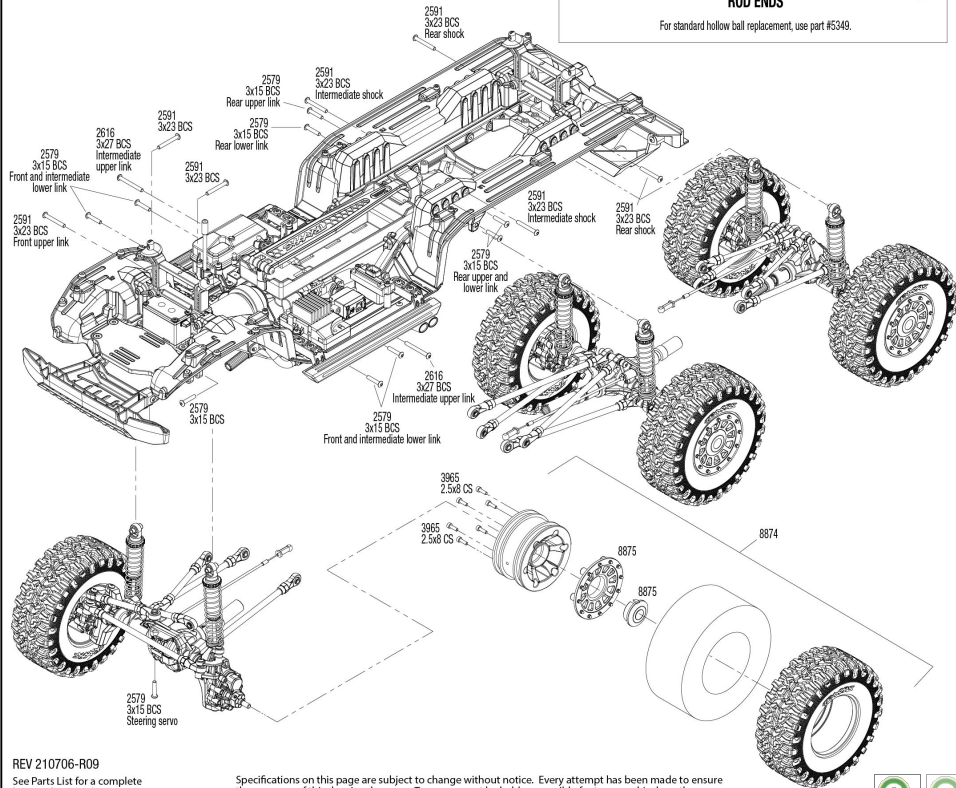

TRX-6 Mercedes-Benz® G 63® AMG 6X6 (88096-4) Modular Assembly Exploded View

Link Dimensions

TRX6 Modular Assembly