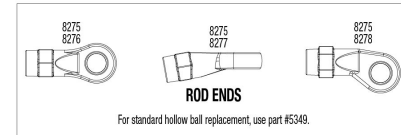

TRX-6 Mercedes-Benz® G 63® AMG 6X6 (88096-4) Modular Assembly Exploded View

Link Dimensions

TRX6 Modular Assembly