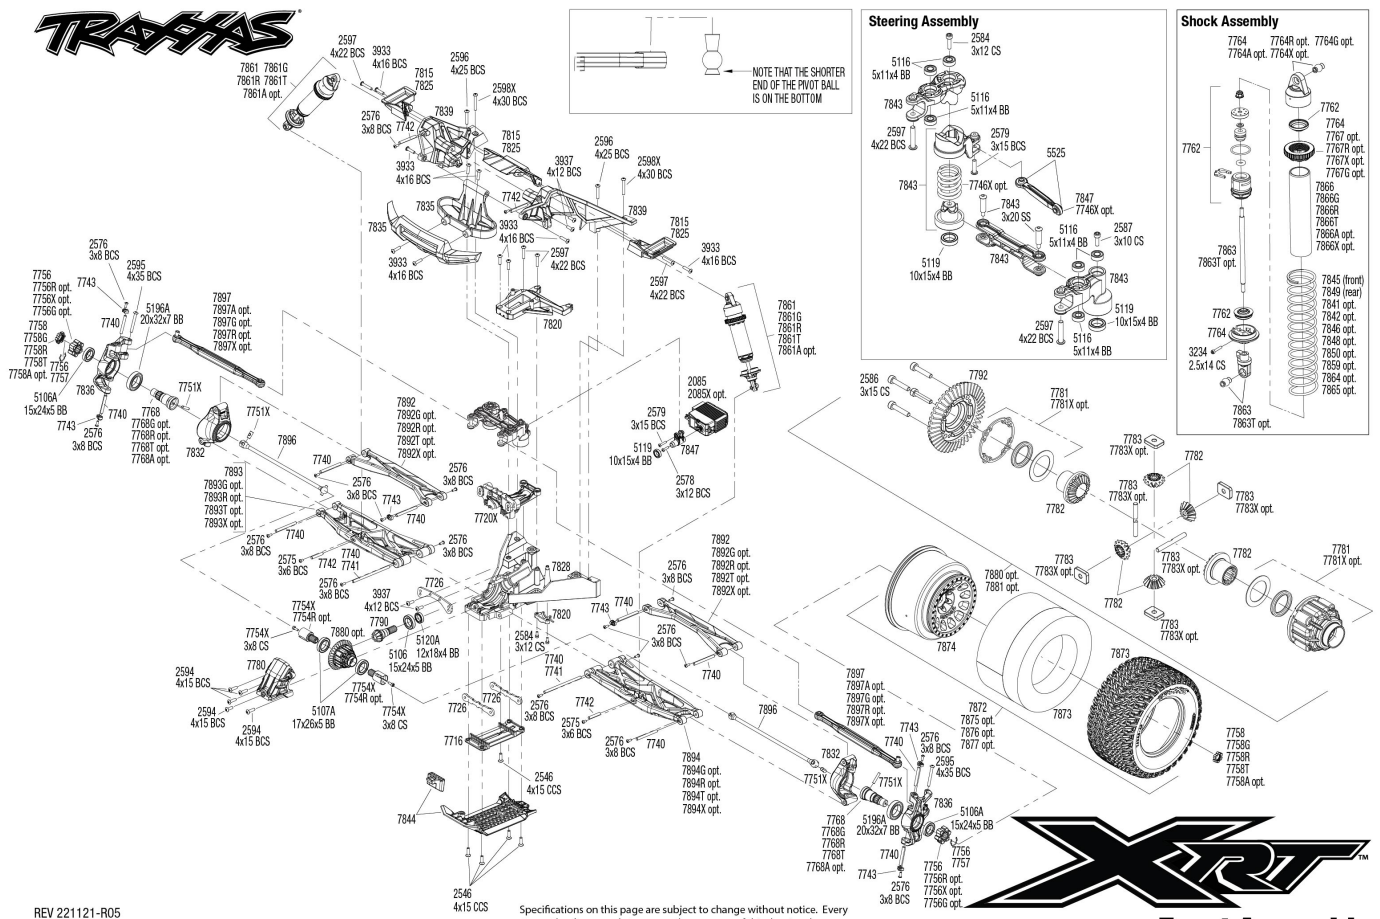

XRT™ (78086-4) Front Assembly Exploded View

0.0 ★★★★★
No rating available