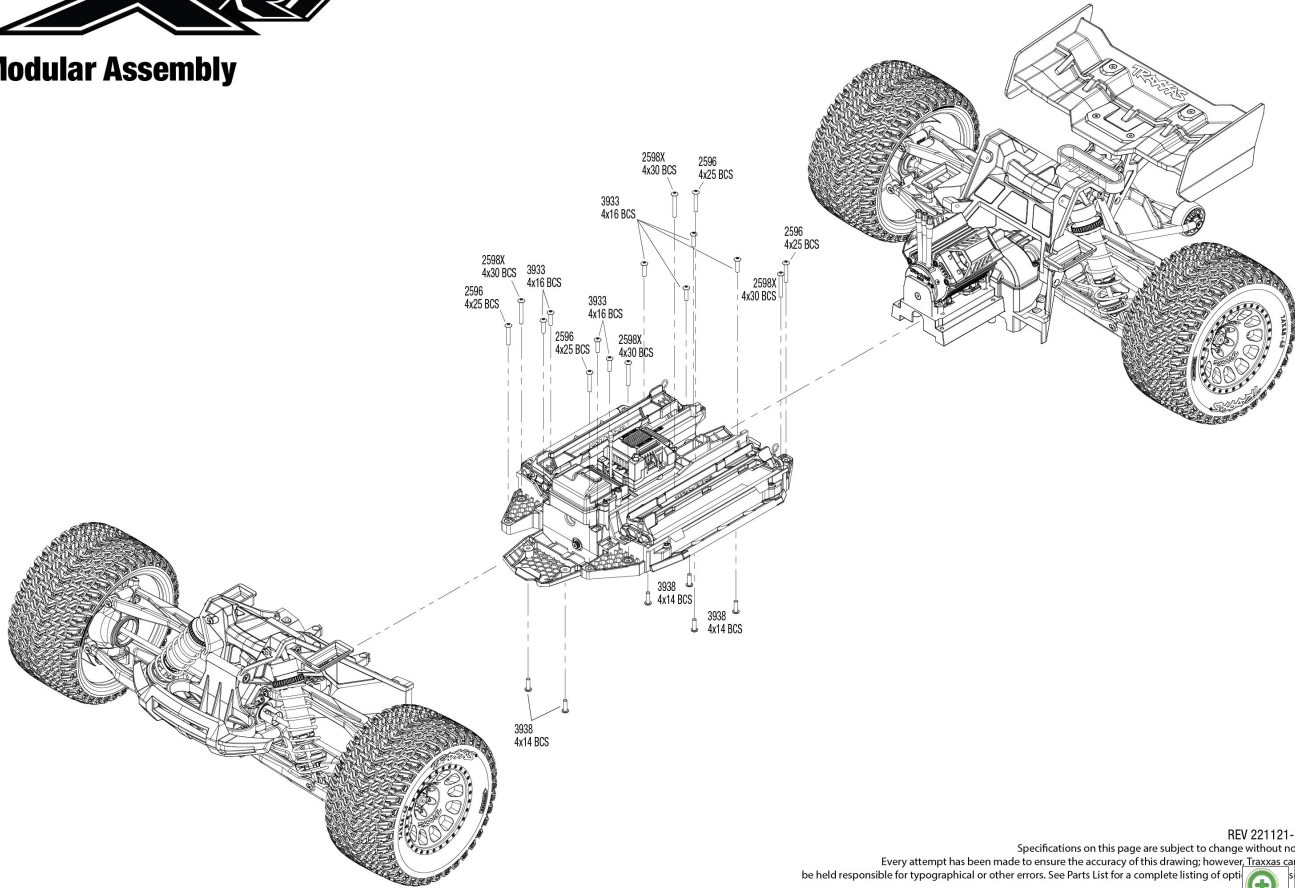

XRT™ (78086-4) Modular Assembly Exploded View

Modular Assembly

REV 221121-R05

0.0 ★★★★★
No rating available