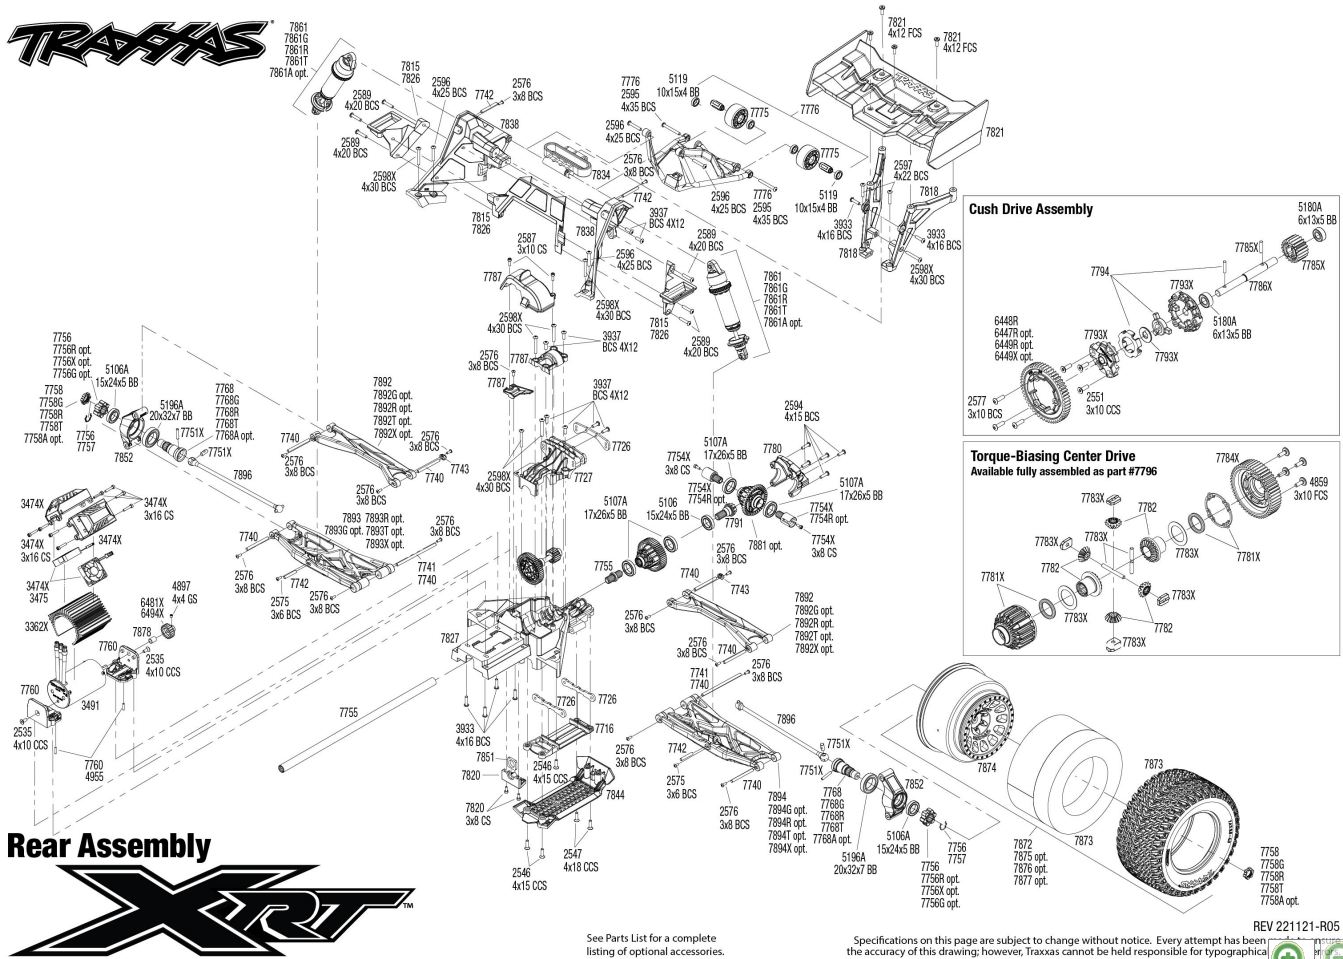

XRT™ (78086-4) Rear Assembly Exploded View

REV 221121-R05

0.0 ★★★★★
No rating available